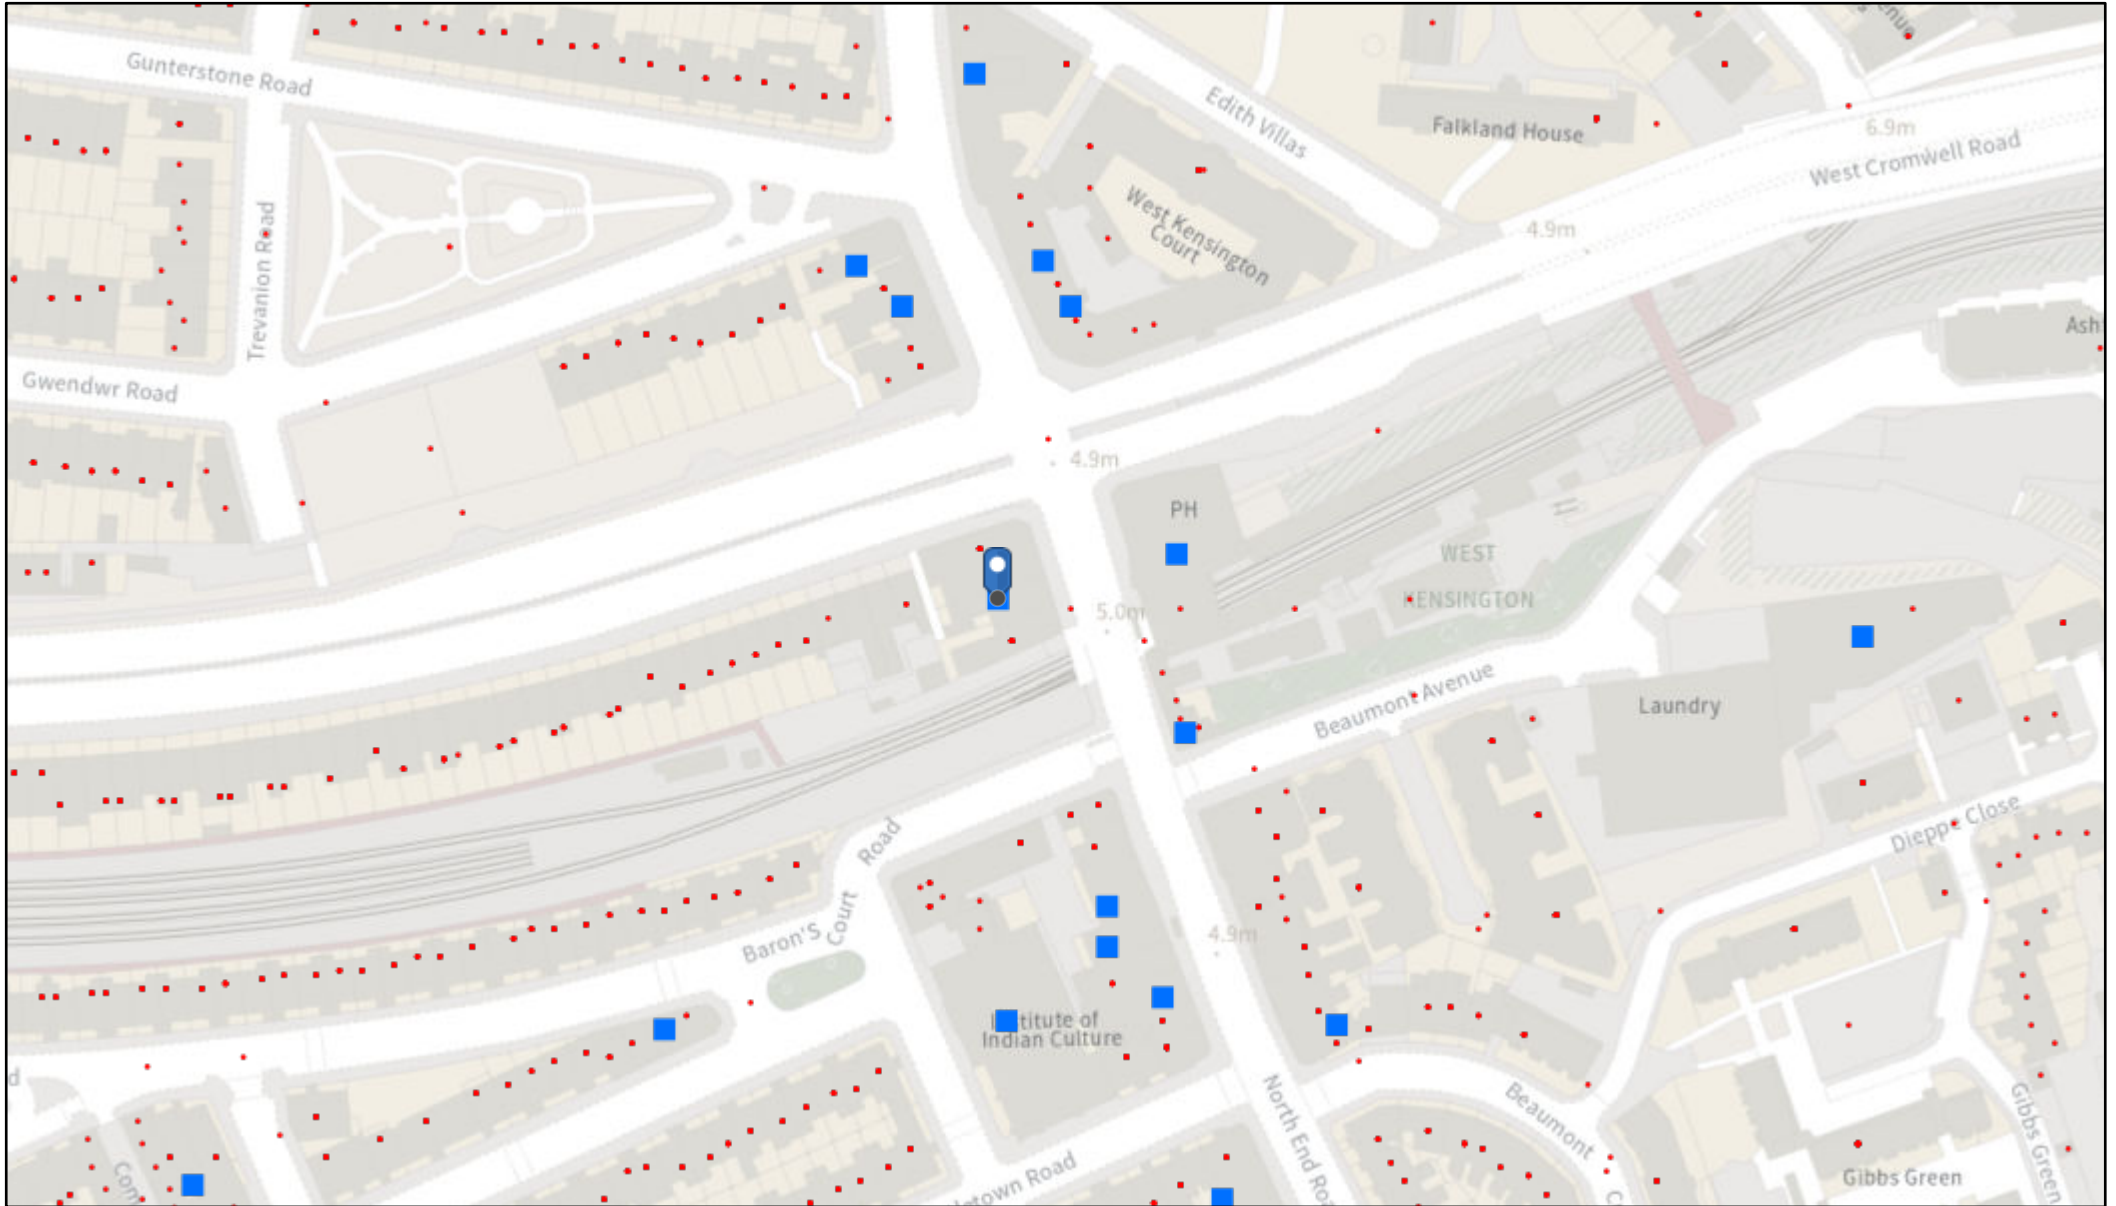

eGIS Web Map

23/01/2024, 07:44:10